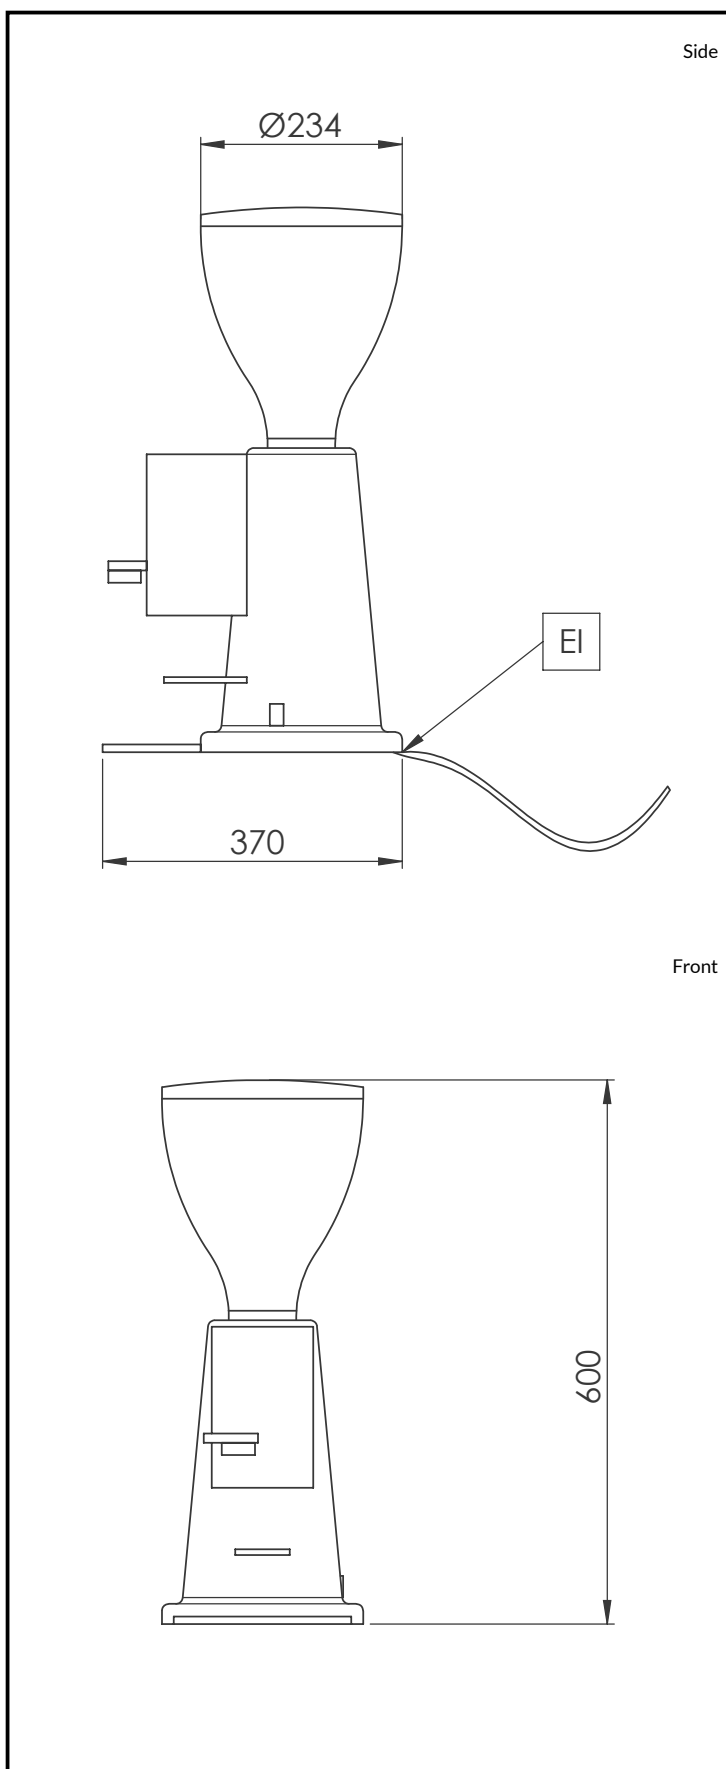

Doser coffee grinder, flat burrs 65mm

Electric

Supply voltage:

602543 (GRND600) 230 V/1N ph/50/60 Hz

Electrical power max.: 0.34 kW

Plug type: CE-SCHUKO

Key Information:

External dimensions,

Width: 230 mm

External dimensions,

Depth: 370 mm

External dimensions,

Height: 600 mm

Net weight: 13 kg

Shipping weight: 14 kg

Shipping height: 300 mm

Shipping width: 450 mm

Shipping depth: 700 mm

Shipping volume: 0.09 m³

The company reserves the right to make modifications to the products without prior notice. All information correct at time of printing.